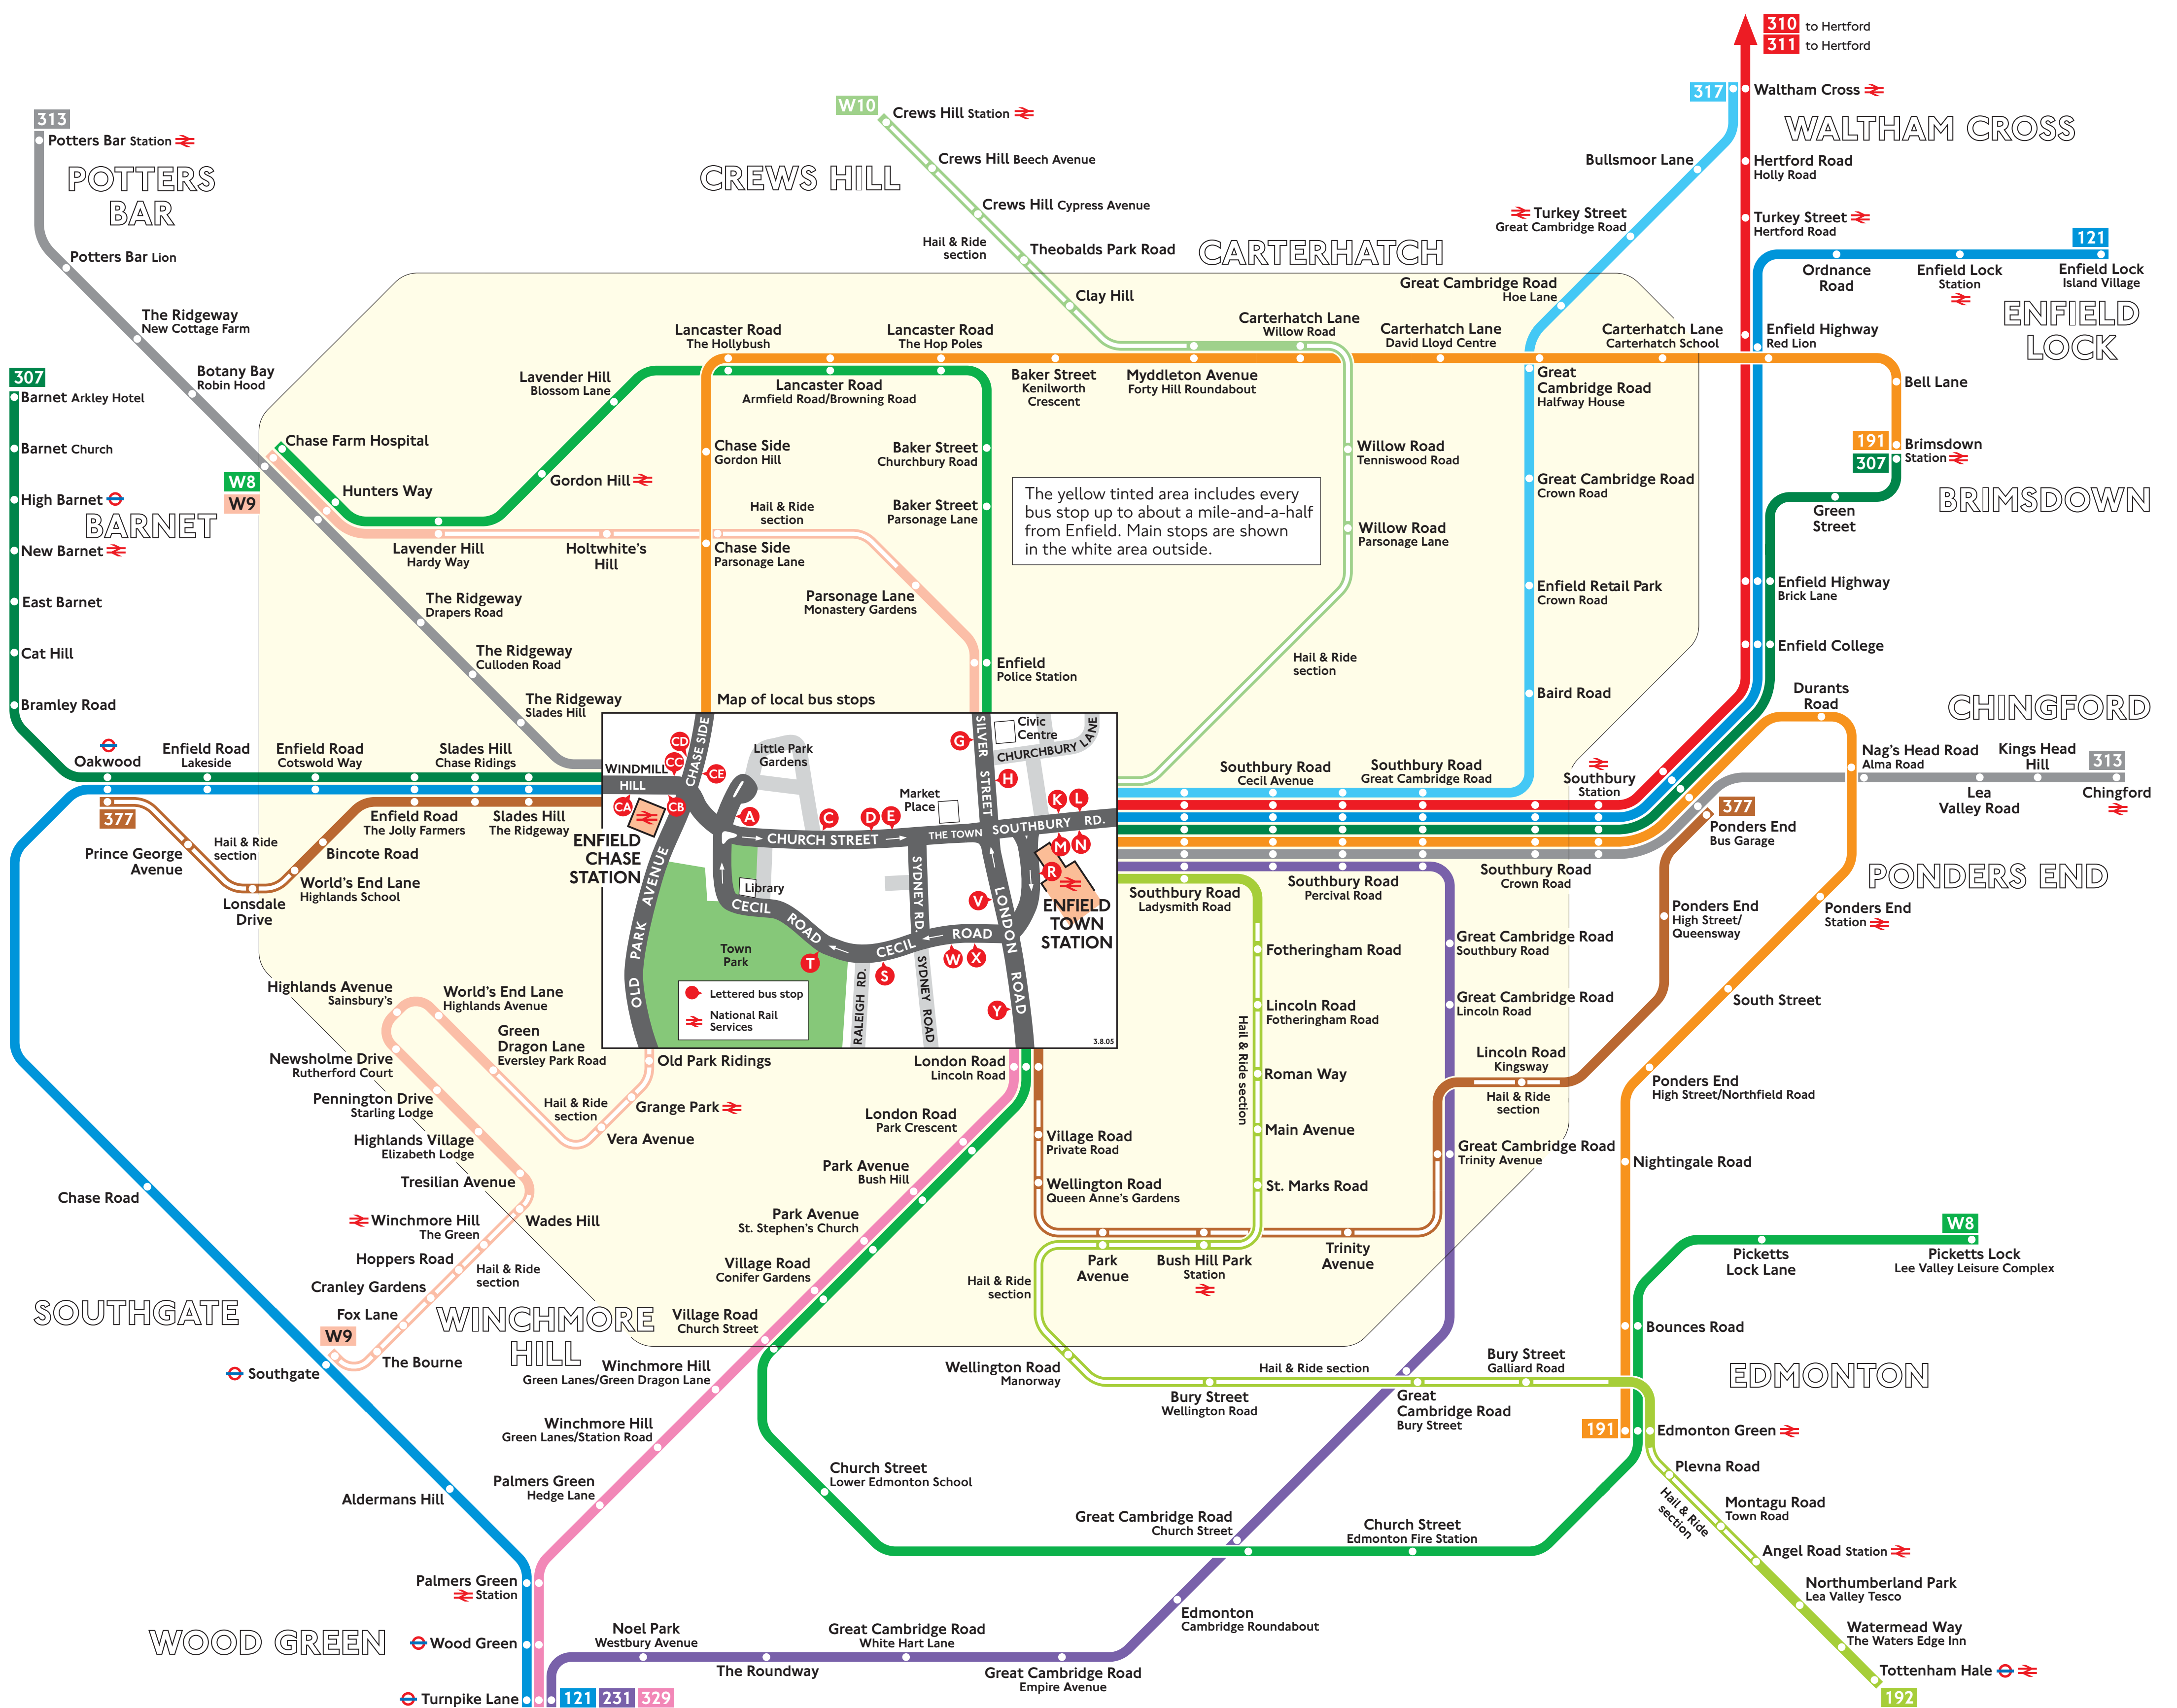

Bus services from Enfield

Key

- 329 Daytime routes in black
- N29 Night buses in blue
- Connections with Underground
- Connections with National Rail
- Shopping hours only
- Also hail and ride along Old Park Avenue

Red discs show the bus stop you need for your chosen bus service. The disc **A** appears on the top of the bus stop in the street (see map of town centre in centre of diagram).

Route finder

Bus service	Towards	Bus stop
121	Enfield Lock	☉ ☉ ☉
	Turnpike Lane	☉ ☉ ☉
191	Brimsdown	☉ ☉ ☉
	Edmonton Green	☉ ☉ ☉
192	Tottenham Hale	☉ ☉ ☉
231	Turnpike Lane	☉ ☉ ☉
307	Barnet	☉ ☉ ☉
	Brimsdown	☉ ☉ ☉
310	Hertford	☉ ☉ ☉
	Monday-Saturday, and Sunday evenings	
311	Hertford	☉ ☉ ☉
	Monday-Friday peak hours, and Sundays except evenings	
313	Chingford	☉ ☉ ☉
	Potters Bar Station	☉ ☉ ☉
	Waltham Cross	☉ ☉ ☉
317	Waltham Cross	☉ ☉ ☉
329	Turnpike Lane	☉ ☉ ☉
377	Oakwood	☉ ☉ ☉
	Monday-Saturday	
	Ponders End	☉ ☉ ☉
	Monday-Saturday	
W8	Chase Farm Hospital	☉ ☉ ☉
	Picketts Lock	☉ ☉ ☉
W9	Chase Farm Hospital	☉ ☉ ☉
	Southgate	☉ ☉ ☉
W10	Crews Hill	☉ ☉ ☉
	Monday-Saturday shopping hours	

Night bus

Bus service	Towards	Bus stop
N29	Ponders End	☉ ☉ ☉
	Trafalgar Square	☉ ☉

Destination finder

Destination	Bus service	Bus stops
A		
Aldermans Hill	121	☉ ☉ ☉
Angel Road Station	192	☉ ☉ ☉
B		
Baird Road	317	☉ ☉ ☉
Baker Street Churchbury Road and Parsonage Lane	W8	☉ ☉ ☉
Barnet	307	☉ ☉ ☉
Bincote Road	377 Mon-Sat	☉ ☉ ☉
Botany Bay Robin Hood	313	☉ ☉ ☉
Bounces Road	191	☉ ☉ ☉
Brimsdown Station	191	☉ ☉ ☉
	307	☉ ☉ ☉
Bullsmoor Lane	317	☉ ☉ ☉
Bury Street	192	☉ ☉ ☉
Bush Hill Park Station	192	☉ ☉ ☉
	377 Mon-Sat	☉ ☉ ☉

Destination	Bus service	Bus stops
C		
Camden Town	N29	☉ ☉
Carterhatch Lane Willow Road	191	☉ ☉ ☉
	W10 Mon-Sat *	☉ ☉
Carterhatch Lane Carterhatch School	191	☉ ☉ ☉
Cat Hill	307	☉ ☉ ☉
Chase Farm Hospital	313	☉ ☉ ☉
	W8	☉ ☉ ☉
	W9	☉ ☉ ☉
Chase Side Parsonage Lane	191	☉ ☉ ☉
	W9	☉ ☉ ☉
Cheshunt	310/311	☉ ☉ ☉
Chingford	313	☉ ☉ ☉
Church Street	W8	☉ ☉ ☉
Crews Hill Beech Avenue and Cypress Avenue	W10 Mon-Sat *	☉ ☉
Crews Hill Station	W10 Mon-Sat *	☉ ☉
D		
Durants Road	191	☉ ☉ ☉
E		
East Barnet	307	☉ ☉ ☉
Edmonton Cambridge Roundabout	231	☉ ☉ ☉
Edmonton Green	191	☉ ☉ ☉
	192	☉ ☉ ☉
	W8	☉ ☉ ☉
Enfield Police Station	W8	☉ ☉ ☉
	W9	☉ ☉ ☉
Enfield College	121, 307	☉ ☉ ☉
	310/311	☉ ☉ ☉
Enfield Highway Brick Lane	121, 307	☉ ☉ ☉
	310/311	☉ ☉ ☉
Enfield Highway Red Lion	121	☉ ☉ ☉
	191	☉ ☉ ☉
	310/311	☉ ☉ ☉
Enfield Lock Island Village	121	☉ ☉ ☉
Enfield Lock Station	121	☉ ☉ ☉
Enfield Retail Park Crown Road	317	☉ ☉ ☉
Enfield Road		
Cotswolds Way and Lakeside	121, 307	☉ ☉ ☉
Enfield Road Jolly Farmers	121, 307	☉ ☉ ☉
	377 Mon-Sat	☉ ☉ ☉
F		
Finsbury Park	N29	☉ ☉
G		
Gordon Hill	W8	☉ ☉ ☉
Grange Park	W9	☉ ☉ ☉
Great Cambridge Road Bury Street	192	☉ ☉ ☉
	231	☉ ☉ ☉
Great Cambridge Road Church Road	W8	☉ ☉ ☉
Great Cambridge Road Crown Road and Turkey Street Station	317	☉ ☉ ☉
Great Cambridge Road Empire Avenue, Lincoln Road and Whiteheart Lane	231	☉ ☉ ☉
Great Cambridge Road Halfway House	191	☉ ☉ ☉
	317	☉ ☉ ☉
Great Cambridge Road Southbury Road	121, 307, 313	☉ ☉ ☉
	191	☉ ☉ ☉
	231	☉ ☉ ☉
	310/311	☉ ☉ ☉
	317	☉ ☉ ☉
	N29	☉ ☉ ☉
Green Dragon Lane Eversley Park Road		
Green Street	307	☉ ☉ ☉